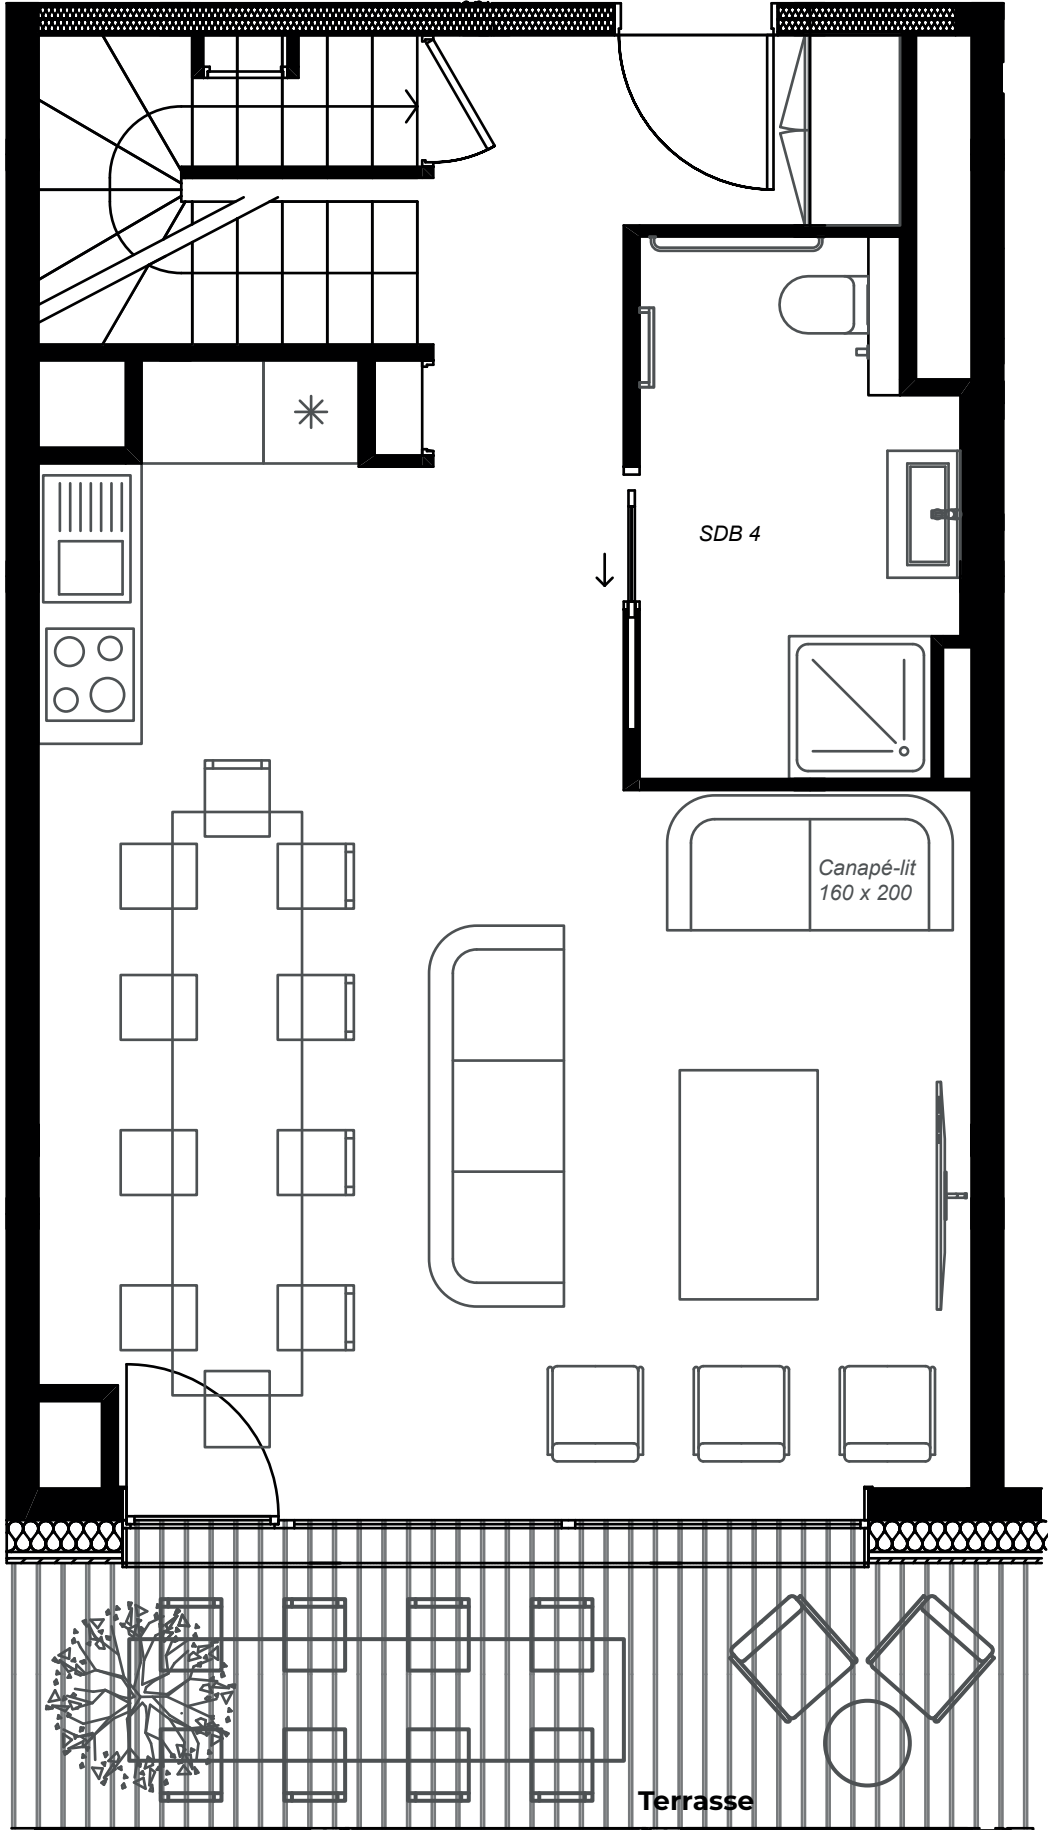

LODGE DES
GLACIERS
BY ALTITUDE RESIDENCES

App. Glaciers 2.4
Niveau 2 - Bas duplex
100m² - 7/9 pers.

App. Glaciers 2.4
Niveau 3 - Haut duplex
100m² - 7/9 pers.